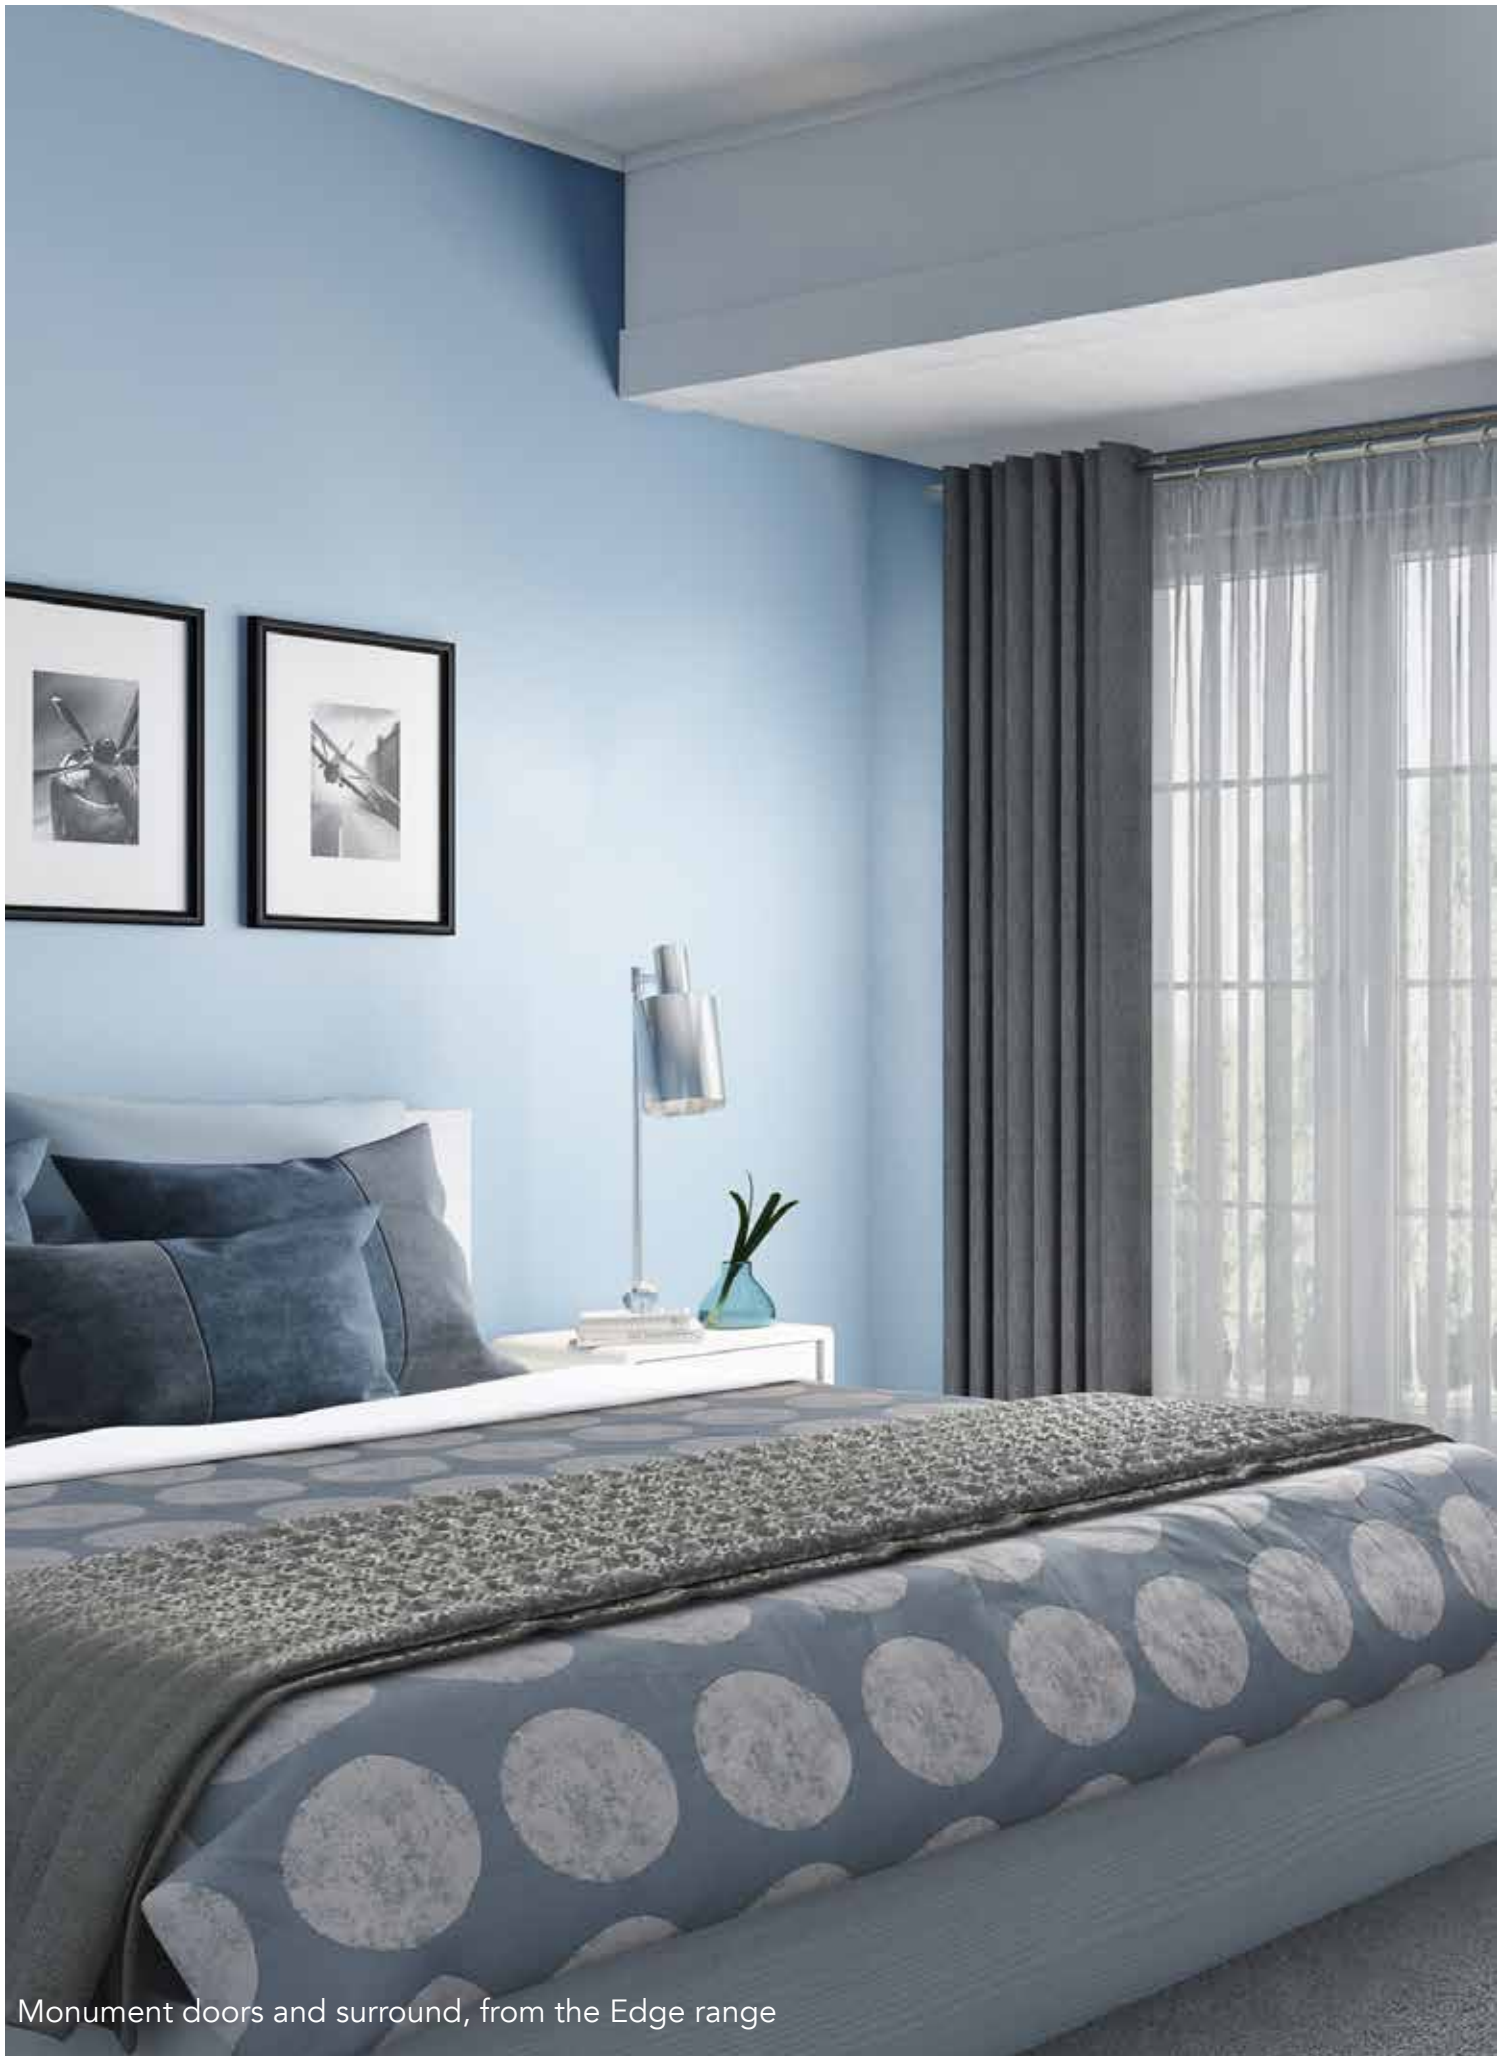

Monument doors and surround, from the Edge range

Shade

Offered in a discerning palette of complementary shades, our portfolio of finishes is designed to inspire.

Colours range from pale Grey and Chalk, to Cashmere and Stone, giving a subtle gradient of shading.