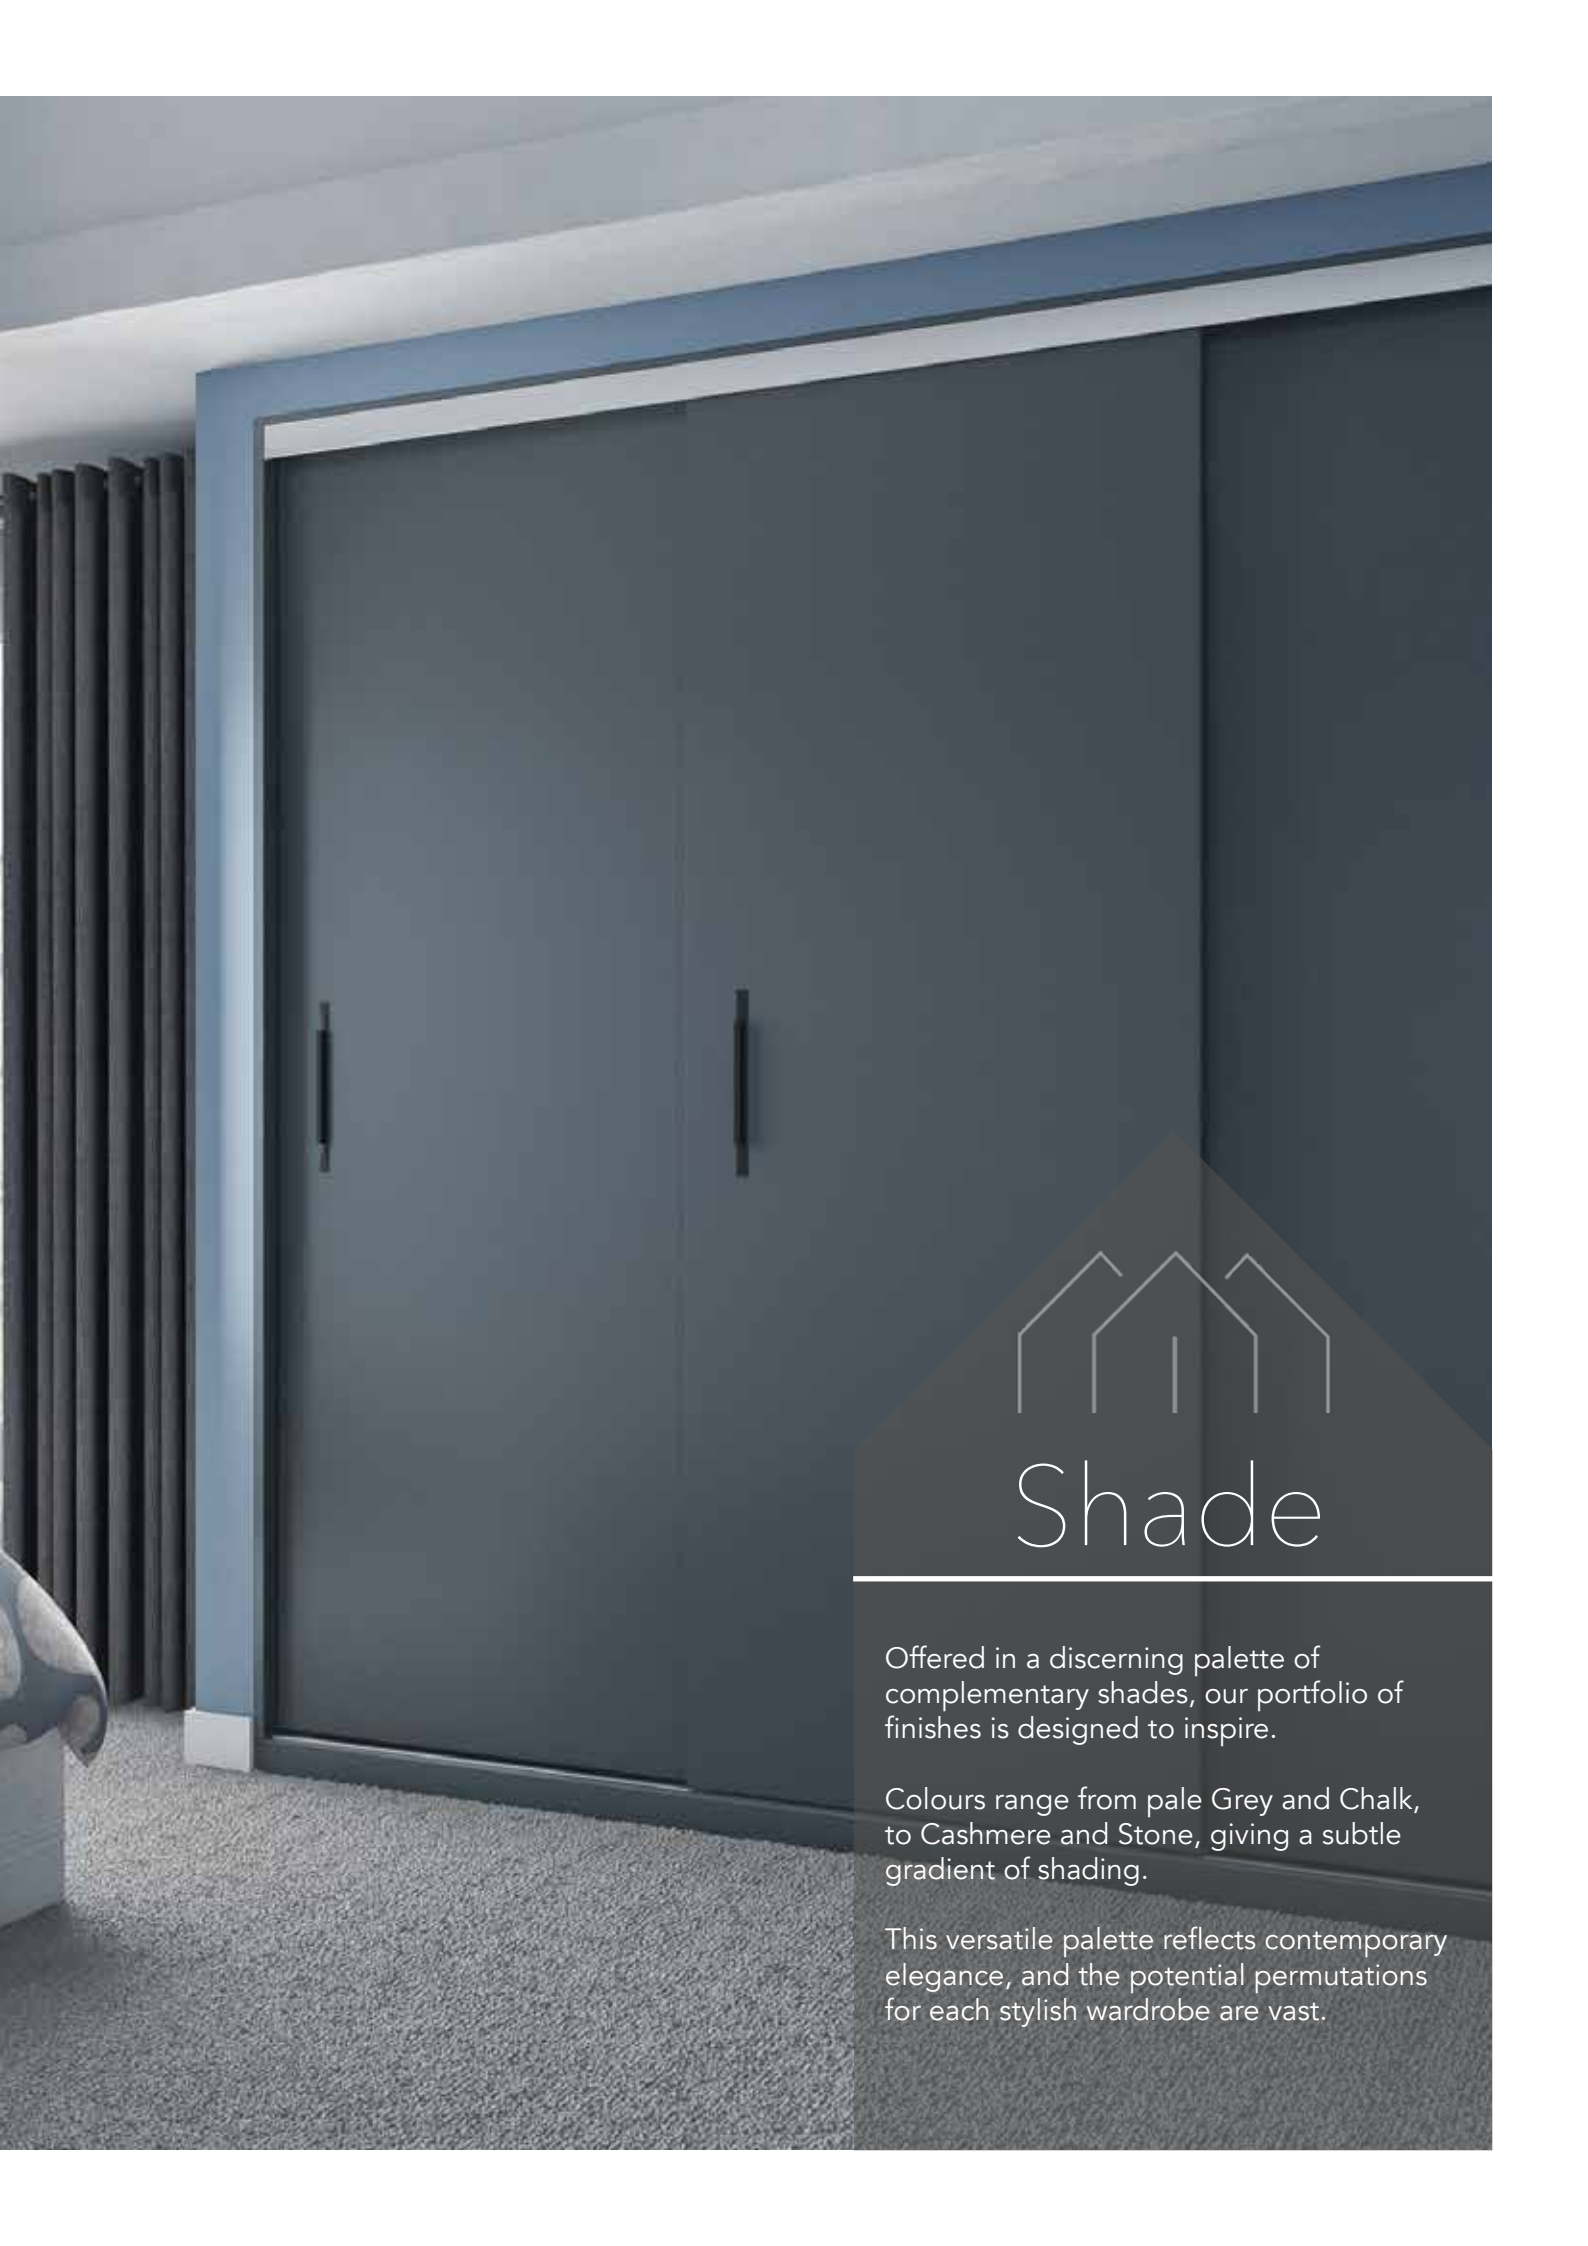

Shade

Offered in a discerning palette of complementary shades, our portfolio of finishes is designed to inspire.

Colours range from pale Grey and Chalk, to Cashmere and Stone, giving a subtle gradient of shading.

This versatile palette reflects contemporary elegance, and the potential permutations for each stylish wardrobe are vast.